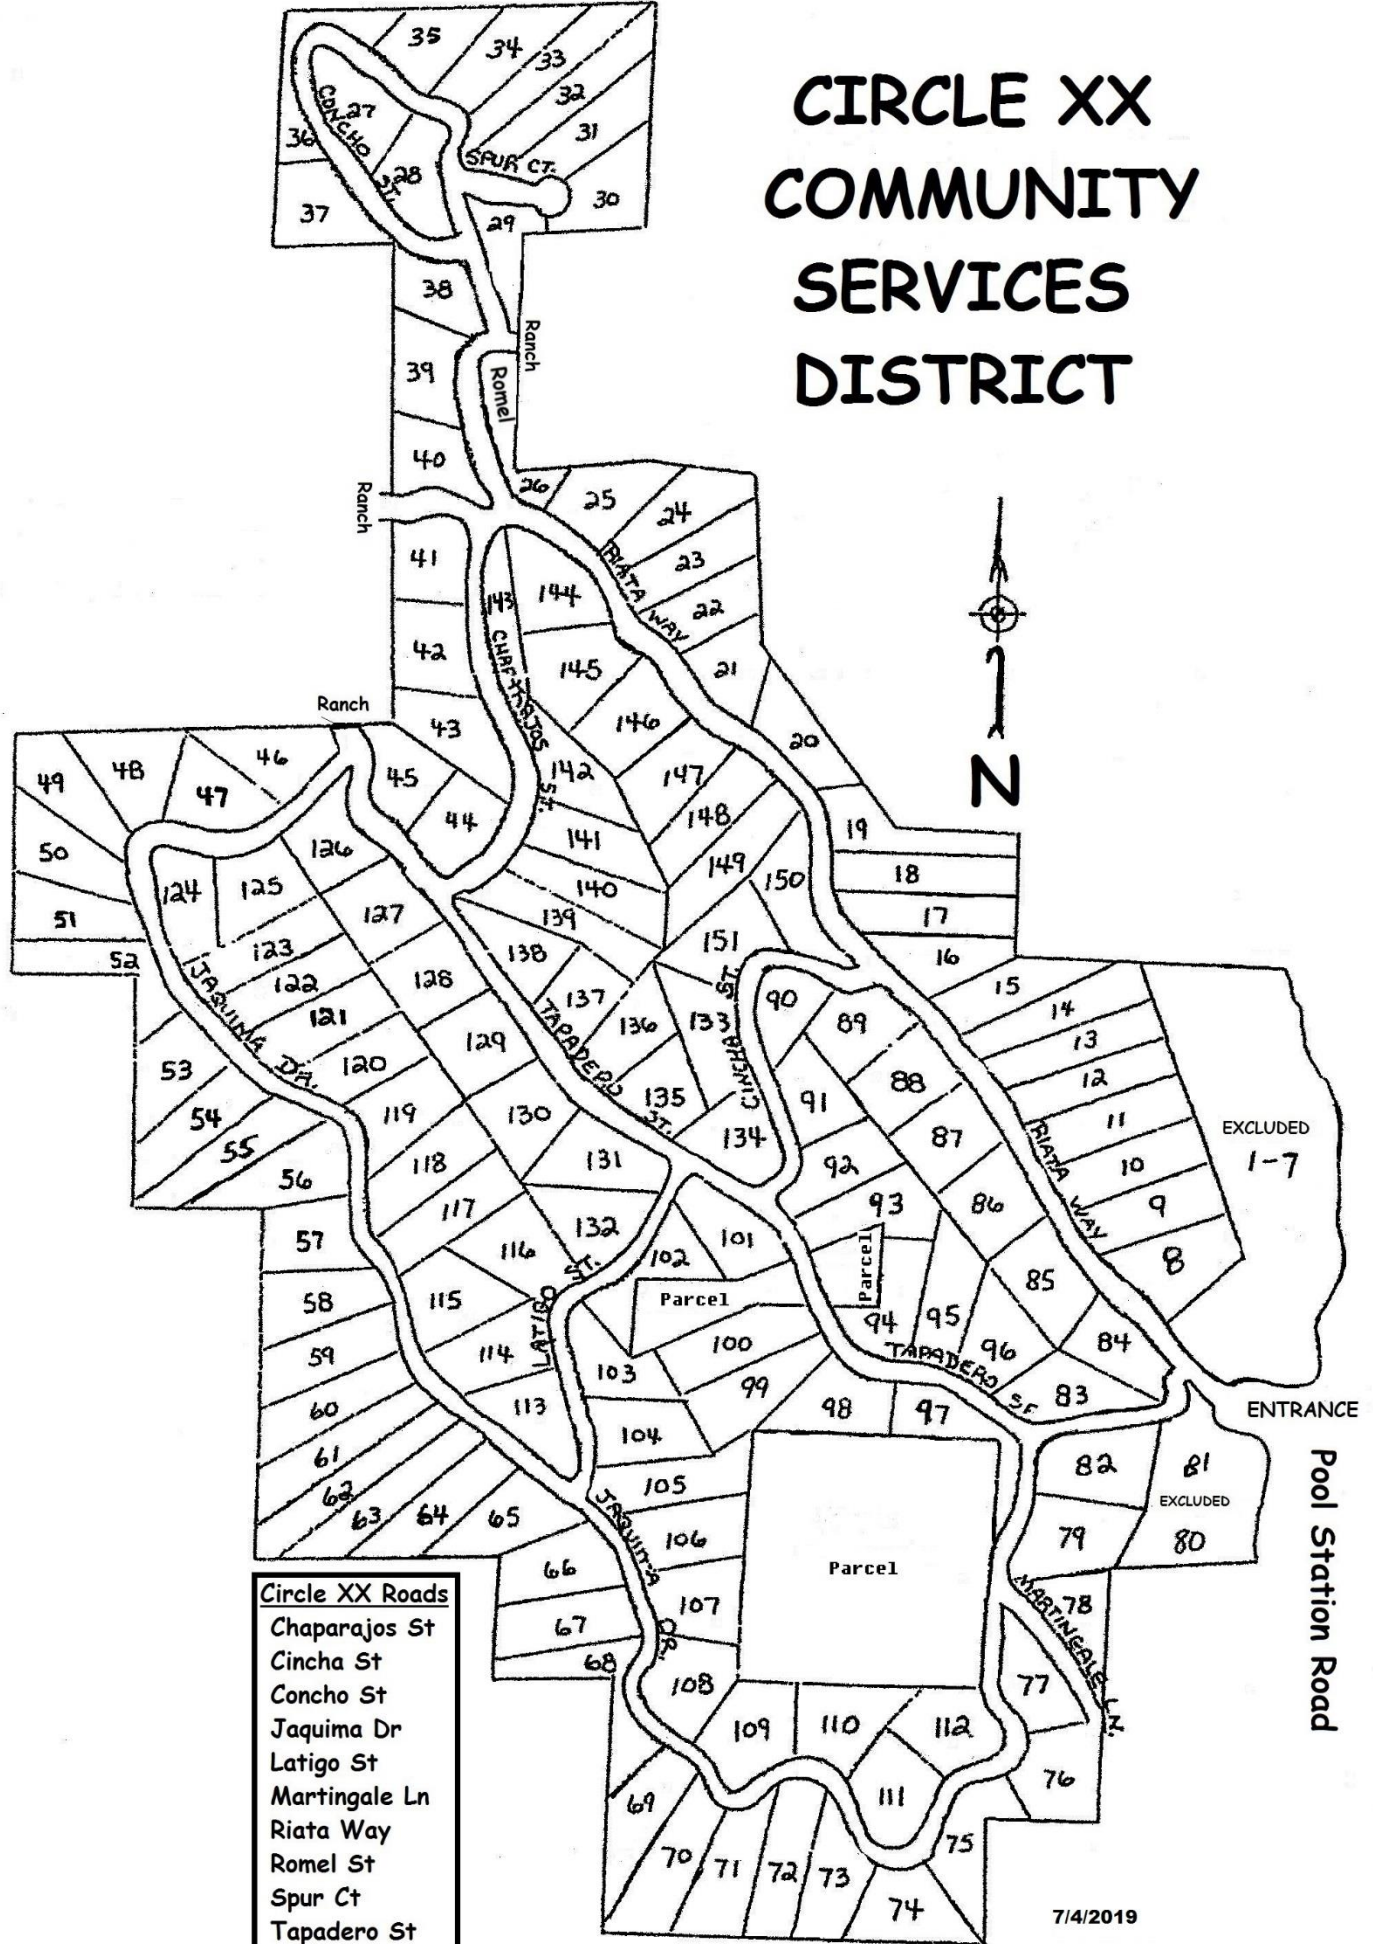

CIRCLE XX COMMUNITY SERVICES DISTRICT

- Circle XX Roads**
- Chaparajos St
 - Cincha St
 - Concho St
 - Jaquima Dr
 - Latigo St
 - Martingale Ln
 - Riata Way
 - Romel St
 - Spur Ct
 - Tapadero St