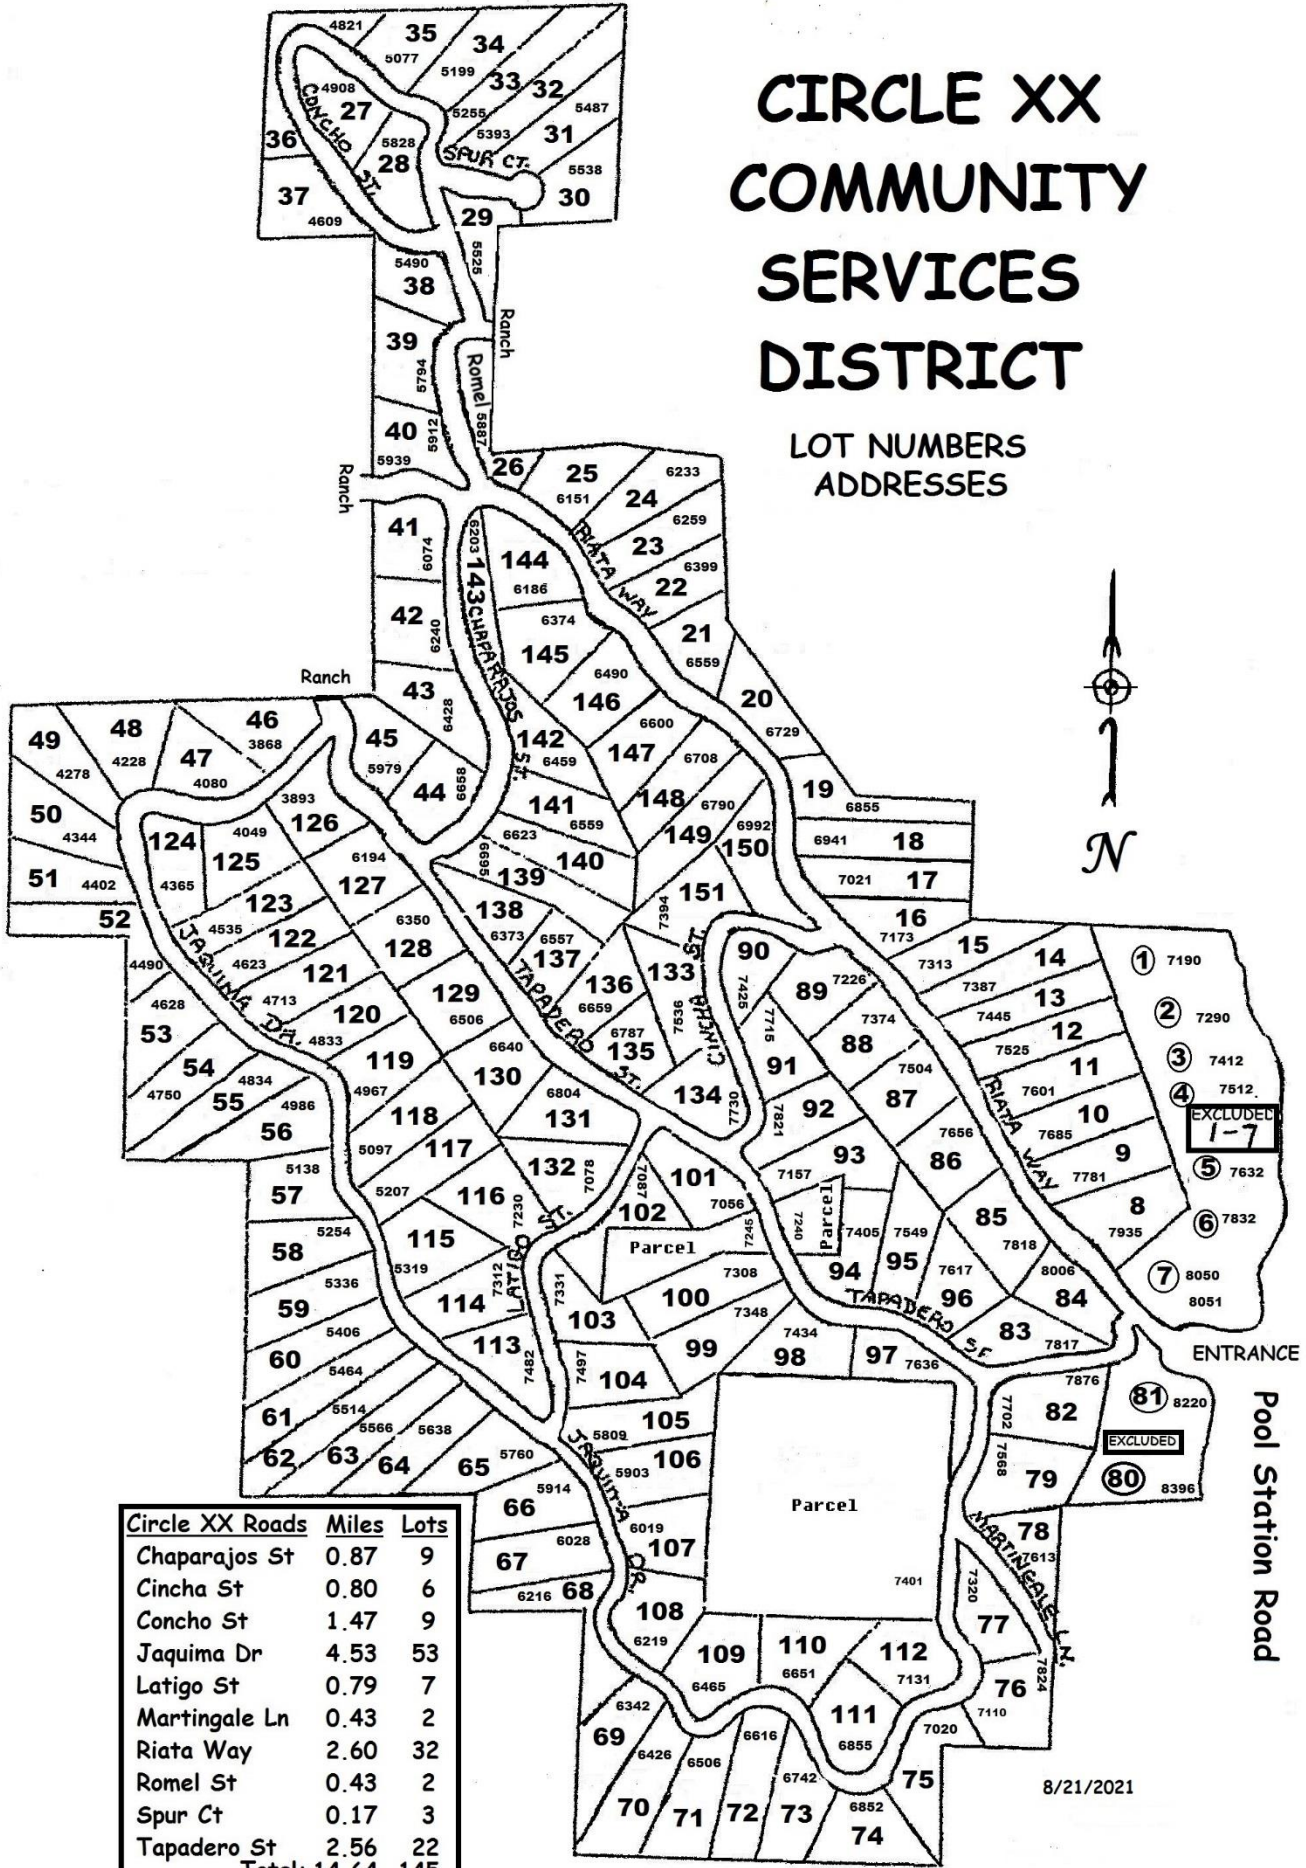

CIRCLE XX COMMUNITY SERVICES DISTRICT

LOT NUMBERS
ADDRESSES

Circle XX Roads	Miles	Lots
Chaparajos St	0.87	9
Cincha St	0.80	6
Concho St	1.47	9
Jaquima Dr	4.53	53
Latigo St	0.79	7
Martingale Ln	0.43	2
Riata Way	2.60	32
Romel St	0.43	2
Spur Ct	0.17	3
Tapadero St	2.56	22
Total:	14.64	145